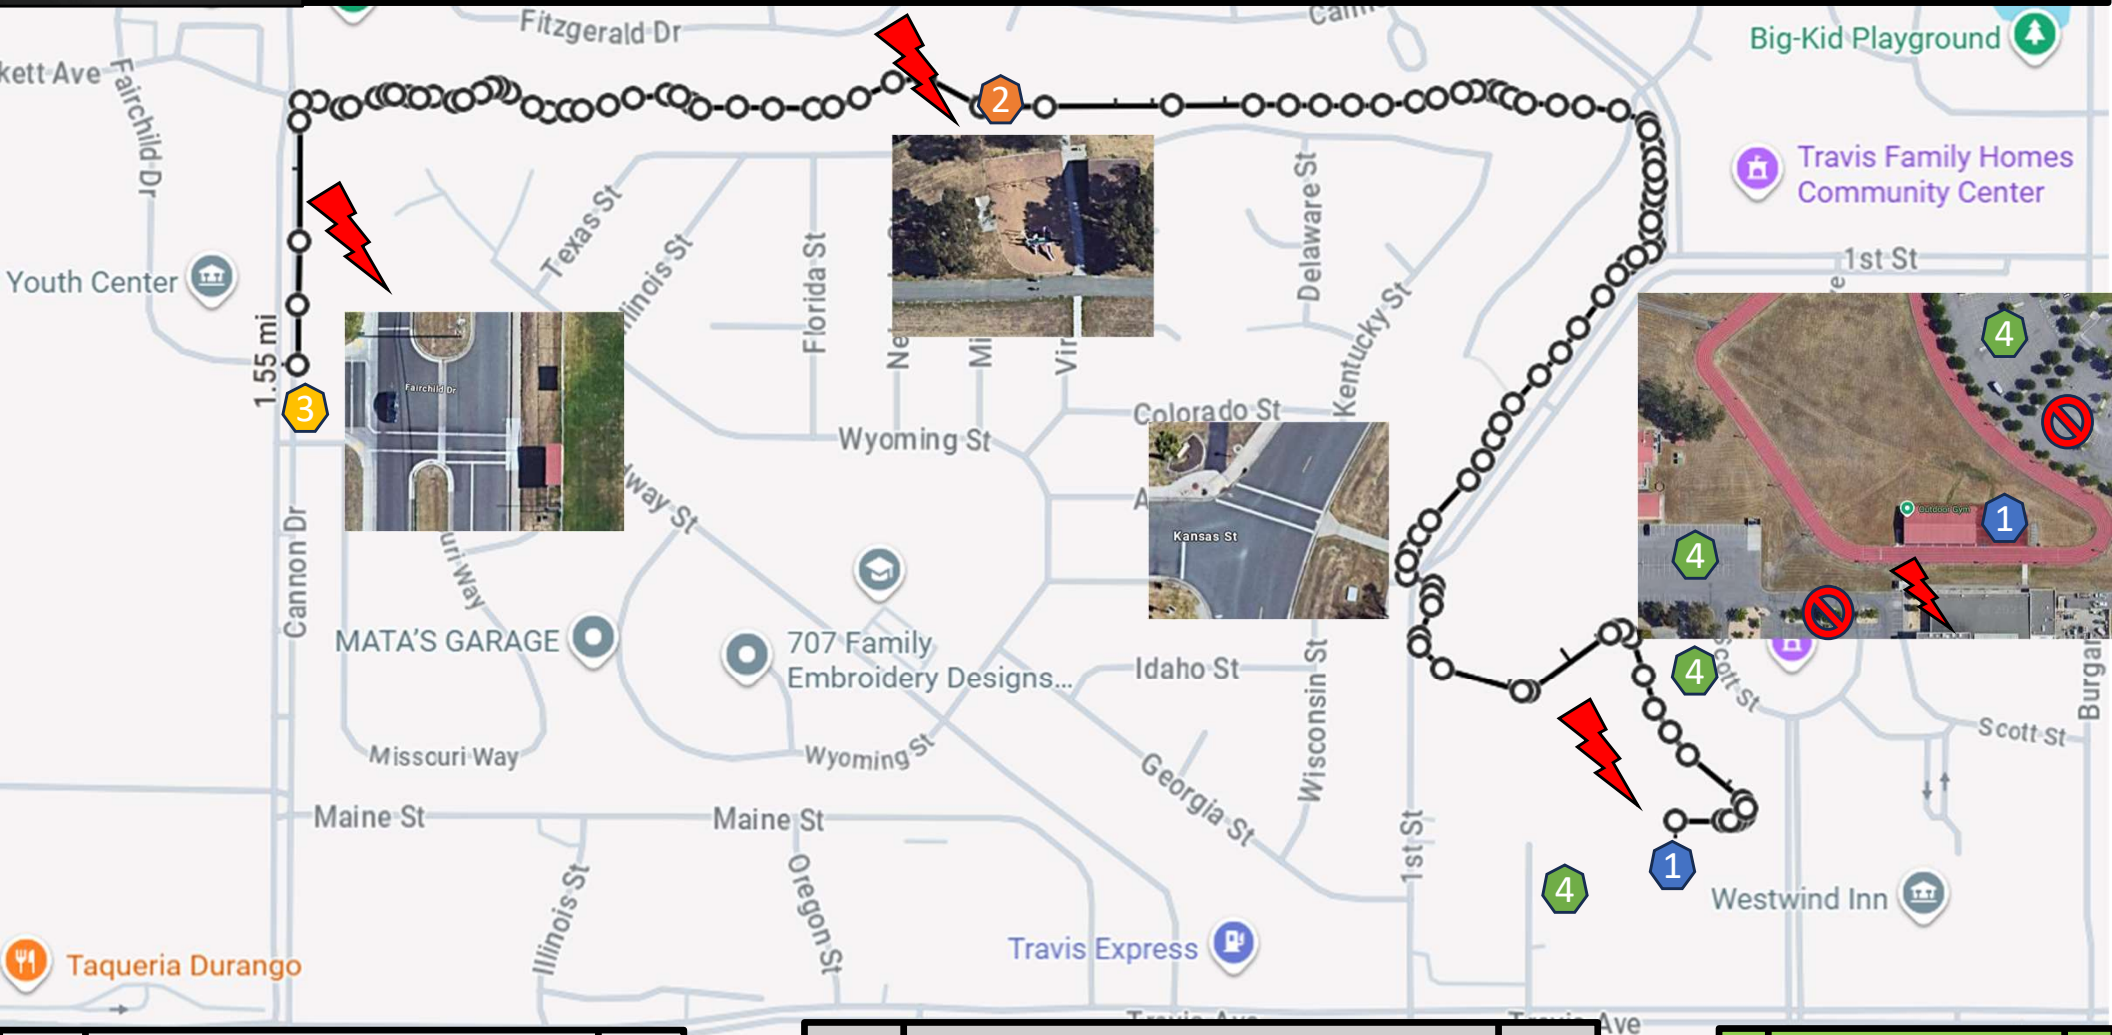

The Travis 100K Ultra Team Relay is a special celebration of running, community and accomplishments.

As a spectator, you play a powerful role in fostering a sense of belonging and community for participants, volunteers, staff, and fellow spectators. We appreciate the effort spectators make to treat every person, and their property, along the route with dignity, respect, and care.

SPECTATORS ARE NOT ALLOWED TO ENTER RUN ALONGSIDE ATHLETES OR IMPEDE ATHLETES IN ANY MANNER.

Spectators are asked not to interfere with race operations and to respect their surroundings.

 The 5 km course is an out-and-back with several recommended spectator points. 

 **Start/Finish**
 **1mi & 2mi mark**
 **1.55mi turnaround**
 **Parking**

Parking is available at the DBEC and Chapel.